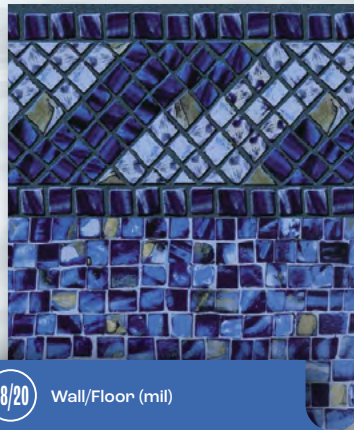

The Dover Value Collection

Liner must be ordered as a tile and print to receive Value Series pricing.

NOTE: Color of pattern may vary, please consult your dealer to see actual sample. Some patterns may show seams more than others.

28/20 Wall/Floor (mil)

Ortley Beach
Blue Beach Pebble Print

28/20 Wall/Floor (mil)

Ship Bottom ^{*WSL}
Bahama Print

28/20 Wall/Floor (mil)

Lanoka Harbor
Blue Beach Pebble Print

28/20 Wall/Floor (mil)

New Egypt
Azule Bay Print

28/20 Wall/Floor (mil)

Ocean
Bahama HD Print

28/20 Wall/Floor (mil)

Spring Lake
Bahama HD Print

28/20 Wall/Floor (mil)

Vineland
Gray Platinum Print

THE BEST POOL
LINERS... PERIOD.

DOVER POOL
PRODUCTS