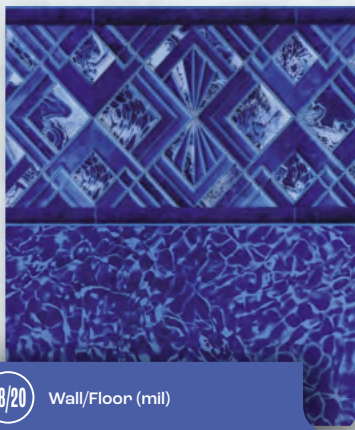

The Dover Value Collection

Liner must be ordered as a tile and print to receive Value Series pricing.

NOTE: Color of pattern may vary, please consult your dealer to see actual sample. Some patterns may show seams more than others.

28/20 Wall/Floor (mil)

Ortley Beach
Blue Beach Pebble Print

28/20 Wall/Floor (mil)

Ship Bottom ^{*WSL}
Bahama Print

28/20 Wall/Floor (mil)

Lanoka Harbor
Blue Beach Pebble Print

28/20 Wall/Floor (mil)

New Egypt
Azule Bay Print

28/20 Wall/Floor (mil)

Ocean
Bahama HD Print

28/20 Wall/Floor (mil)

Spring Lake
Bahama HD Print

28/20 Wall/Floor (mil)

Vineland
Gray Platinum Print

THE BEST POOL
LINERS... PERIOD.

DOVER POOL
PRODUCTS