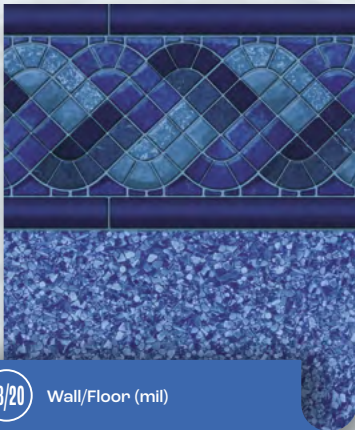

The Dover Value Collection

Liner must be ordered as a tile and print to receive Value Series pricing.

NOTE: Color of pattern may vary, please consult your dealer to see actual sample. Some patterns may show seams more than others.

28/20 Wall/Floor (mil)

Ortley Beach
Blue Beach Pebble Print

28/20 Wall/Floor (mil)

Ship Bottom ^{*WSL}
Bahama Print

28/20 Wall/Floor (mil)

Lanoka Harbor
Blue Beach Pebble Print

28/20 Wall/Floor (mil)

New Egypt
Azule Bay Print

28/20 Wall/Floor (mil)

Ocean
Bahama HD Print

28/20 Wall/Floor (mil)

Spring Lake
Bahama HD Print

28/20 Wall/Floor (mil)

Vineland
Gray Platinum Print

THE BEST POOL
LINERS... PERIOD.

DOVER POOL
PRODUCTS