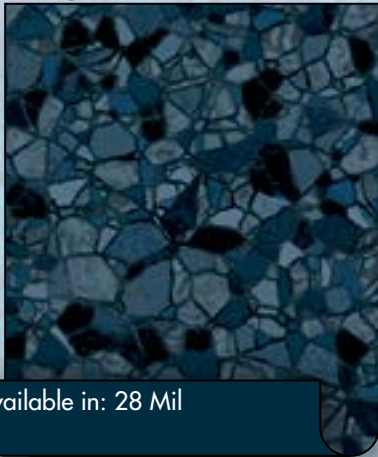

## Neptune

Available in: 28 Mil

Pattern adds a touch of shimmer and shine to the pool water adding elegance with sparkling blue water.