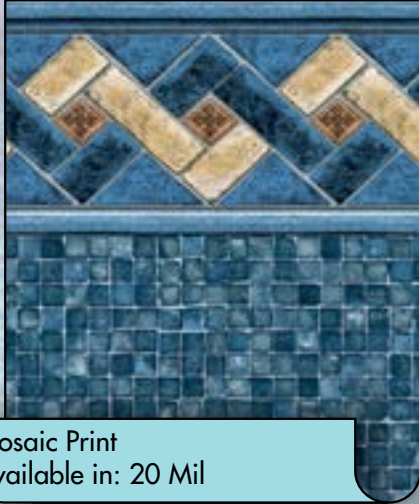

Dover 2025 Collection

Margate

Available in: 20 Mil

Mosaic Print
Available in: 20 Mil