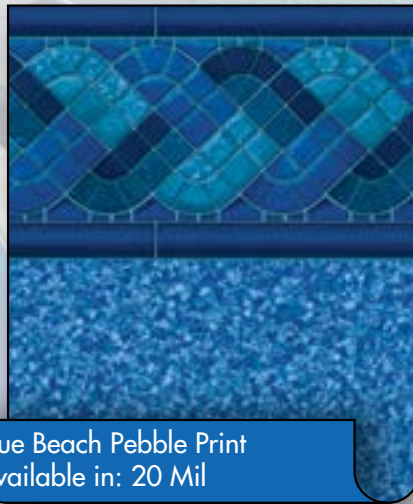

Lanoka Harbor

Available in: 28 Mil

Blue Beach Pebble Print
Available in: 20 Mil