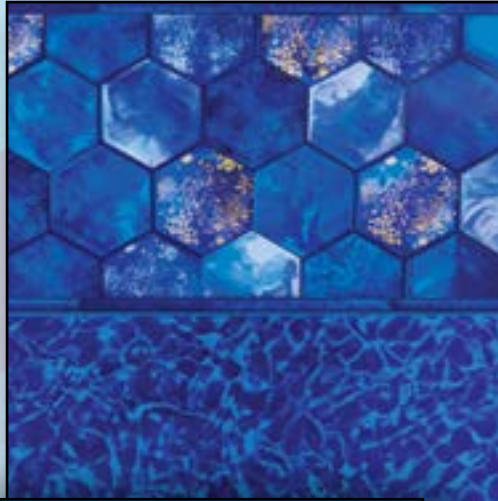

Dover 2025 Collection

Diamond Beach

Available in: 28 Mil

Bahama HD Print
Available in: 20 & 28 Mil