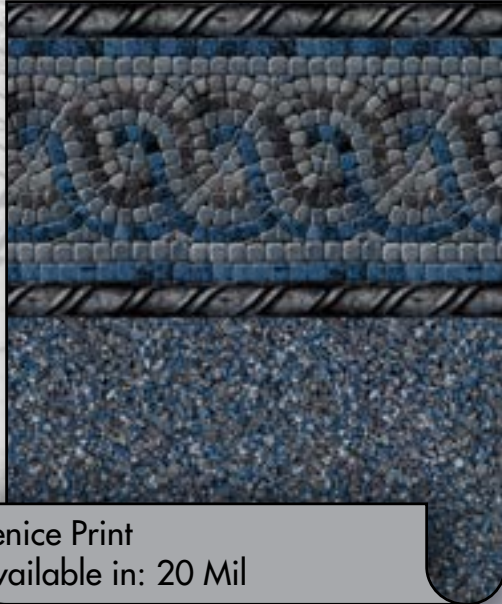

Value Series Collection

Silverton

Available in: 28 Mil

Venice Print
Available in: 20 Mil