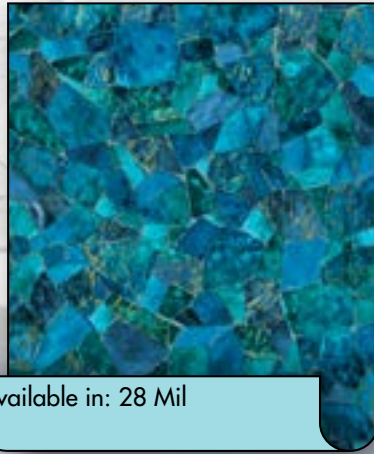

Monmouth Beach

Available in: 28 Mil