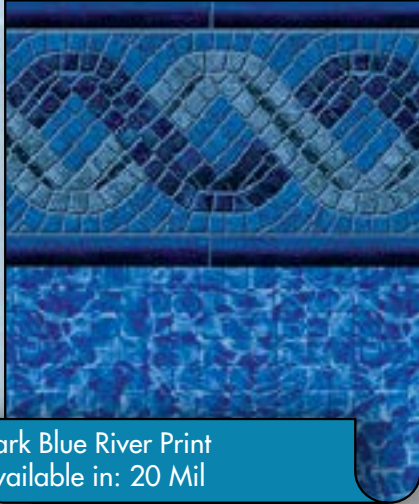

Value Series Collection

Howell

Available in: 28 Mil

Dark Blue River Print
Available in: 20 Mil