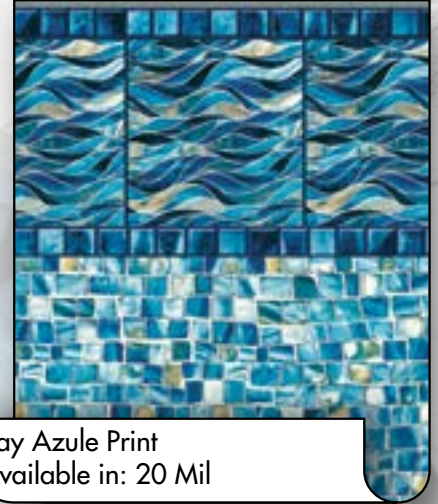

Union Beach

Available in: 28 Mil

Bay Azule Print
Available in: 20 Mil