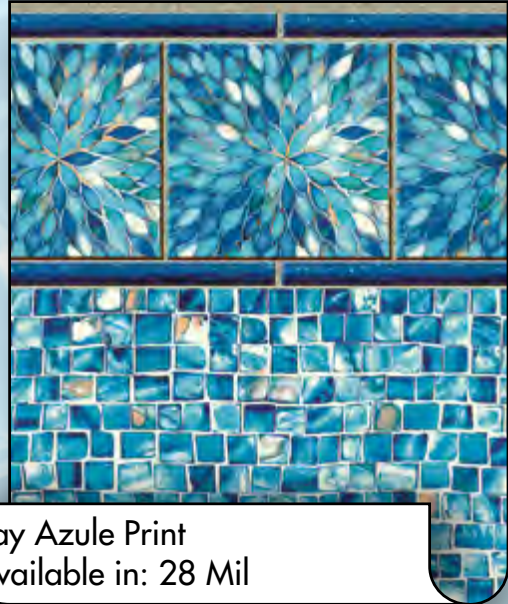

	Light Blue Base		Tan Base		Grey Base		White Base
	Blue Base		Black Base		HD Base		Teal

Dover 2026 Collection

Old Bridge

Available in: 28 Mil

Venice Print
Available in: 20 Mil

Pine Beach

Available in: 28 Mil