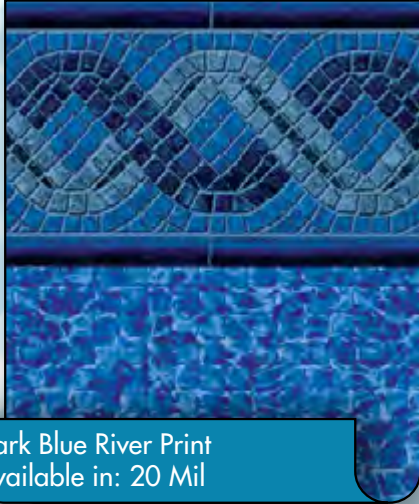

Value Series Collection

Howell

Available in: 28 Mil