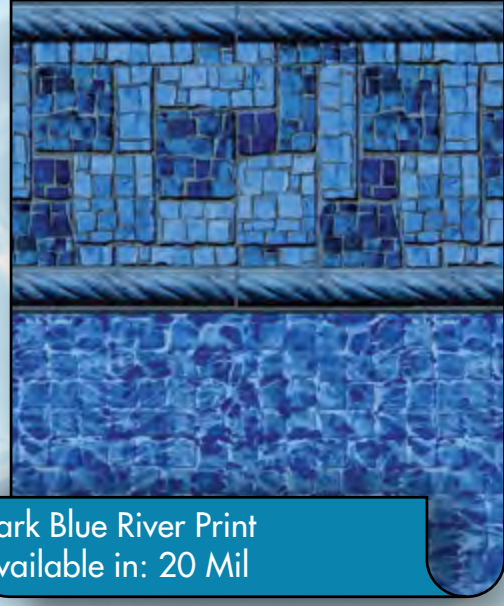

Allentown

Available in: 28 Mil

Dark Blue River Print
Available in: 20 Mil