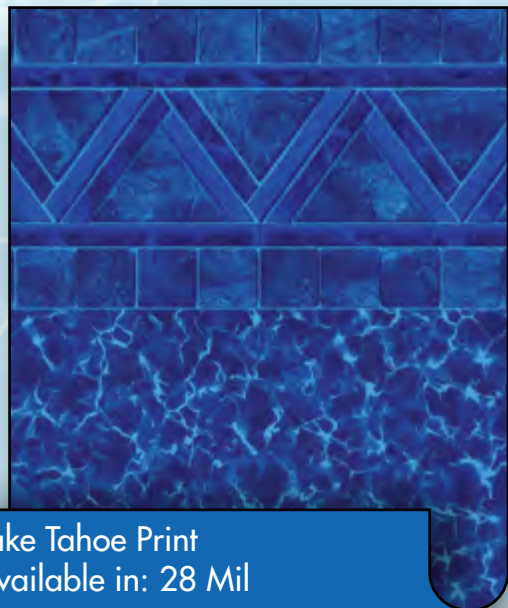

Bay Azule Print
Available in: 28 Mil

Lanoka Harbor

Available in: 28 Mil

Blue Beach Pebble Print
Available in: 28 Mil

Oceanview

Available in: 28 Mil

Lake Tahoe Print
Available in: 28 Mil

NOTE: Color of pattern may vary, please consult your dealer to see actual sample. Some patterns may show seams more than others.