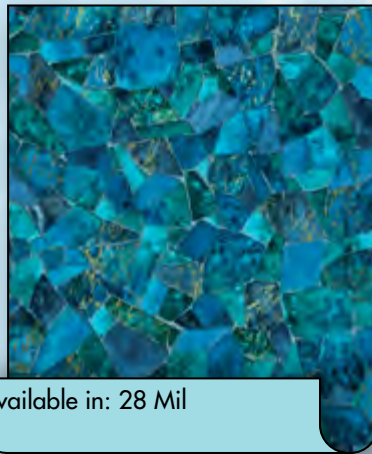

Monmouth Beach

Available in: 28 Mil

Seaglass Print