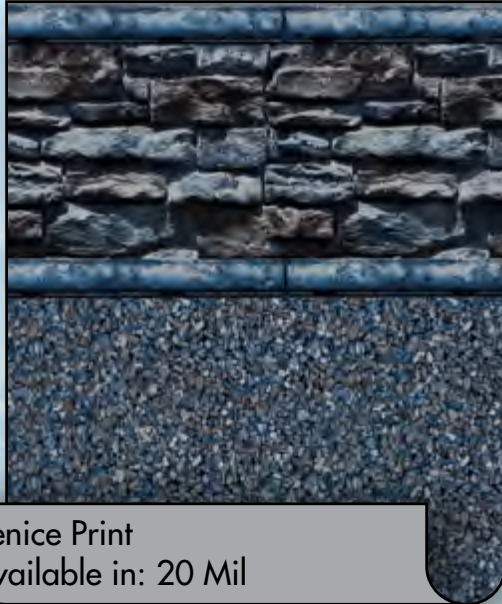

Dover 2026 Collection

Old Bridge

Available in: 28 Mil

Venice Print
Available in: 20 Mil