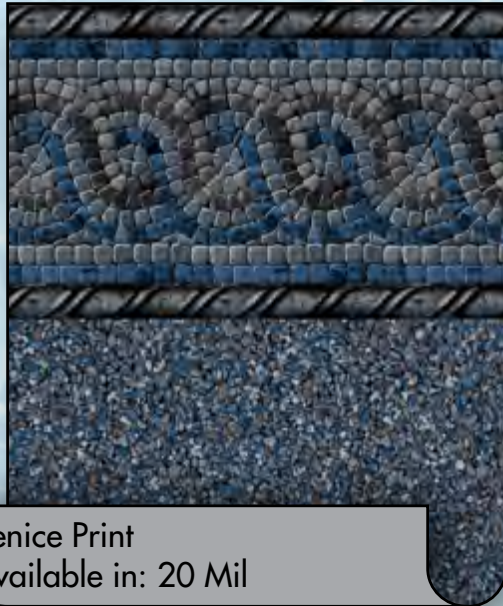

Available in: 28 Mil

NEW

Caspian Swirl

Special pricing applies to all the above Premium patterns.

Value Series Collection

Silverton

Available in: 28 Mil

Venice Print
Available in: 20 Mil