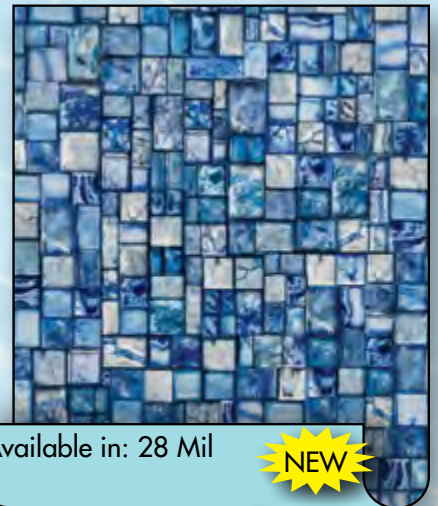

Available in: 20 Mil

Black Slate

Available in: 28 Mil

Lakehurst

Available in: 28 Mil

Maui

Available in: 28 Mil

NOTE: Color of pattern may vary, please consult your dealer to see actual sample. Some patterns may show seams more than others.